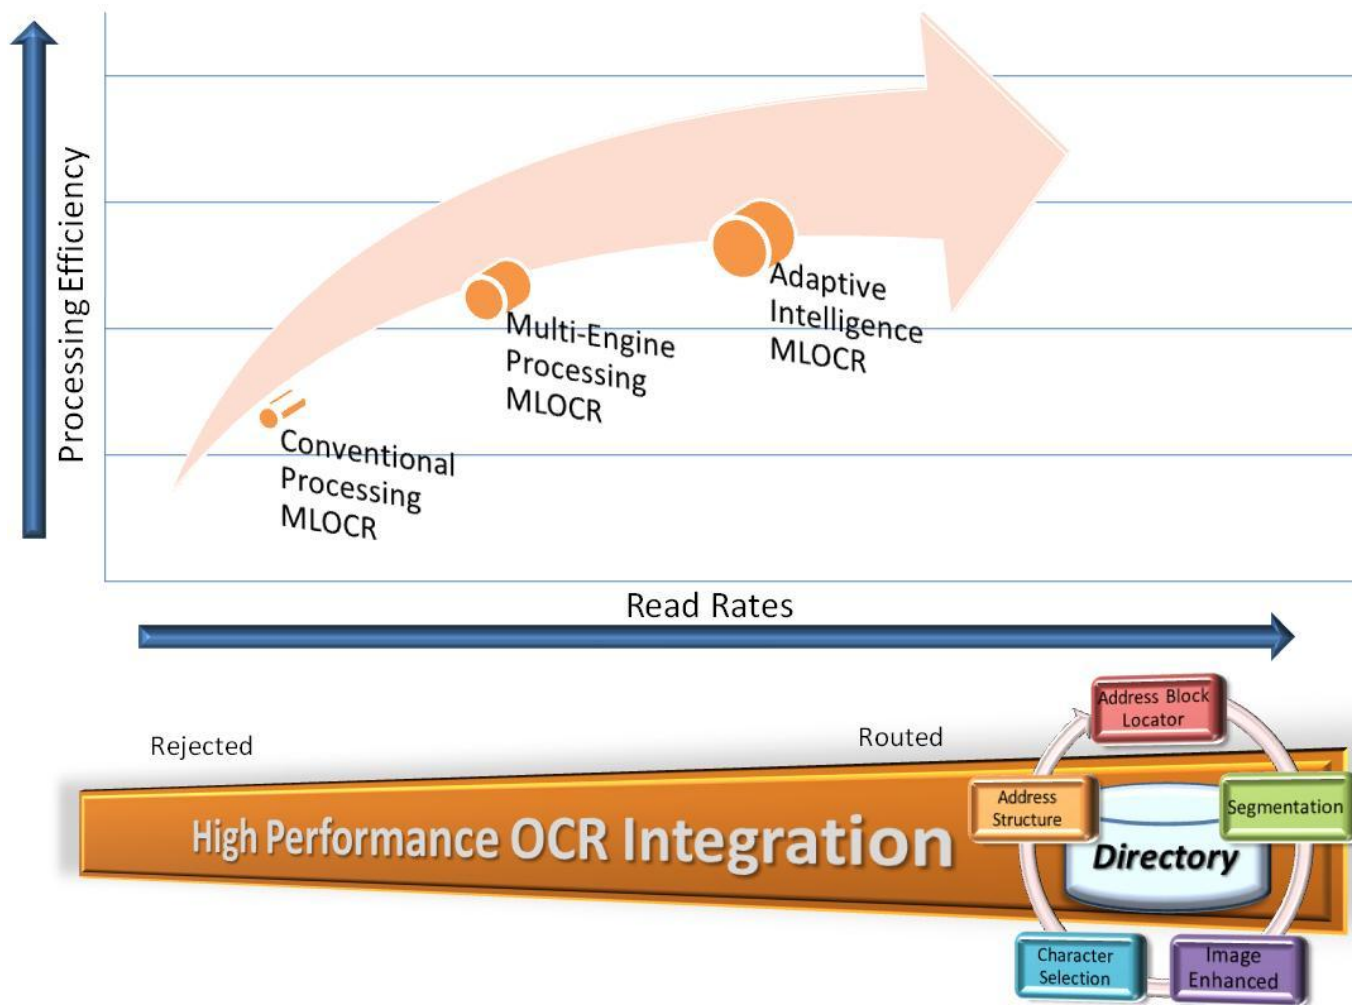

Advantages of OCR Integration

Smart Match