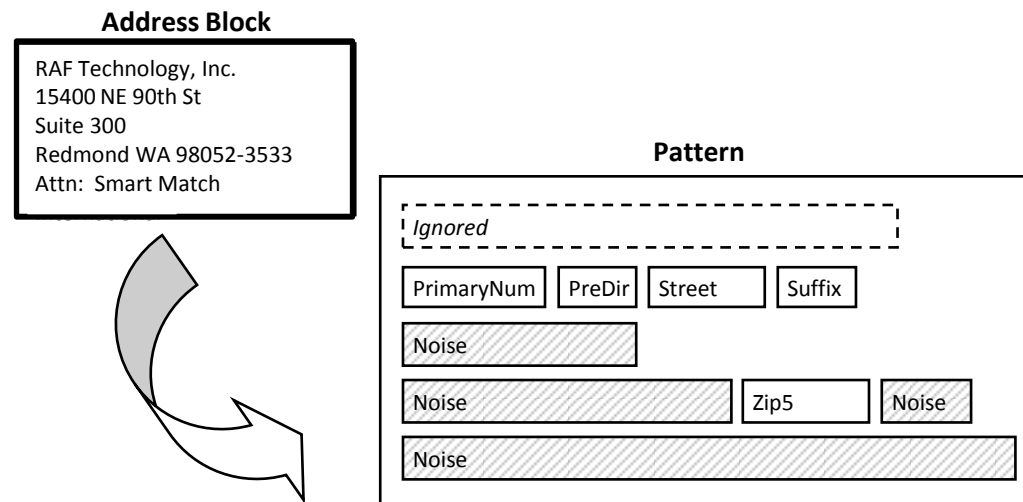

Smart Match Example

Smart Match

Germany

Address format

Line 1: RECIPIENT
Line 2: STREET_NAME HOUSE_NUMBER
Line 3: POSTAL_CODE LOCALITY
Line 4: GERMANY

Actual Mail Piece Image

Record Analysis

Smart Match